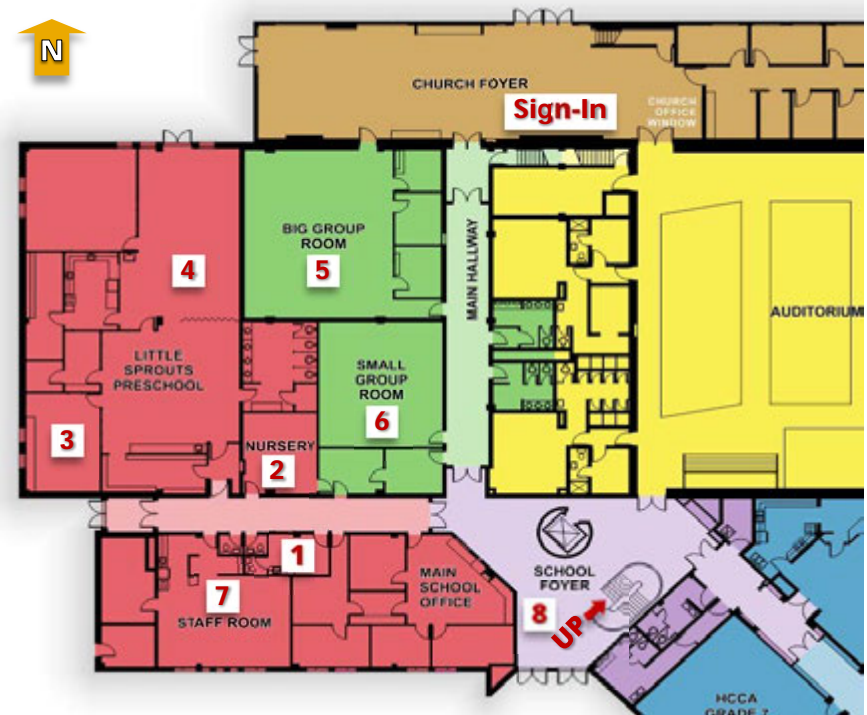

## Main Floor Class Locations

**1** .....Infant Care (change room)

**2** .....Nursery (0-23 months)

**3** .....Toddlers (2-3 years)

**4** .....Kinderchurch (4-5 years)

**5** ..... **9:25 a.m. Service** **11:25 a.m. Service**